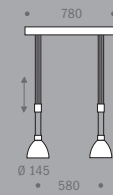

FASSUNG / SOCKET	LEISTUNG MAX. / POWER	LAMPE / LAMP	ARTIKEL NR. / ITEM. NO.
GY 6,35	1x50W	inkl. 50W	T52 - 226 00 53 - 09
GY 6,35	1x50W	incl. 50W	T52 - 226 00 53 - 09
GY 6,35	1x50W	inkl. 50W	52 - 226 00 53 - 09
GY 6,35	1x50W	incl. 50W	52 - 226 00 53 - 09
GY 6,35	1x50W	inkl. 50W	T52 - 226 00 53 - 03
GY 6,35	1x50W	incl. 50W	T52 - 226 00 53 - 03
GY 6,35	1x50W	inkl. 50W	52 - 226 00 53 - 03
GY 6,35	1x50W	incl. 50W	52 - 226 00 53 - 03
GY 6,35	2x50W	inkl. 50W	T52 - 226 02 51 - 09
GY 6,35	2x50W	incl. 50W	T52 - 226 02 51 - 09
GY 6,35	2x50W	inkl. 50W	52 - 226 02 51 - 09
GY 6,35	2x50W	incl. 50W	52 - 226 02 51 - 09
GY 6,35	2x50W	inkl. 50W	T52 - 226 02 53 - 09
GY 6,35	2x50W	incl. 50W	T52 - 226 02 53 - 09
GY 6,35	2x50W	inkl. 50W	52 - 226 02 53 - 09
GY 6,35	2x50W	incl. 50W	52 - 226 02 53 - 09
GY 6,35	2x50W	inkl. 50W	T52 - 226 02 51 - 03
GY 6,35	2x50W	incl. 50W	T52 - 226 02 51 - 03
GY 6,35	2x50W	inkl. 50W	52 - 226 02 51 - 03
GY 6,35	2x50W	incl. 50W	52 - 226 02 51 - 03
GY 6,35	2x50W	inkl. 50W	T52 - 226 02 53 - 03
GY 6,35	2x50W	incl. 50W	T52 - 226 02 53 - 03
GY 6,35	2x50W	inkl. 50W	52 - 226 02 53 - 03
GY 6,35	2x50W	incl. 50W	52 - 226 02 53 - 03
GY 6,35	3x50W	inkl. 50W	T52 - 226 03 51 - 09
GY 6,35	3x50W	incl. 50W	T52 - 226 03 51 - 09
GY 6,35	3x50W	inkl. 50W	52 - 226 03 51 - 09
GY 6,35	3x50W	incl. 50W	52 - 226 03 51 - 09
GY 6,35	3x50W	inkl. 50W	T52 - 226 03 53 - 09
GY 6,35	3x50W	incl. 50W	T52 - 226 03 53 - 09
GY 6,35	3x50W	inkl. 50W	52 - 226 03 53 - 09
GY 6,35	3x50W	incl. 50W	52 - 226 03 53 - 09
GY 6,35	3x50W	inkl. 50W	T52 - 226 03 51 - 03
GY 6,35	3x50W	incl. 50W	T52 - 226 03 51 - 03
GY 6,35	3x50W	inkl. 50W	52 - 226 03 51 - 03
GY 6,35	3x50W	incl. 50W	52 - 226 03 51 - 03
GY 6,35	3x50W	inkl. 50W	T52 - 226 03 53 - 03
GY 6,35	3x50W	incl. 50W	T52 - 226 03 53 - 03
GY 6,35	3x50W	inkl. 50W	52 - 226 03 53 - 03
GY 6,35	3x50W	incl. 50W	52 - 226 03 53 - 03
G9	1x60W	inkl. 60W	52 - 228 00 05 - 09
G9	1x60W	incl. 60W	52 - 228 00 05 - 09
G9	1x60W	inkl. 60W	52 - 228 00 05 - 03
G9	1x60W	incl. 60W	52 - 228 00 05 - 03

¹ Memory function: Most recent brightness setting is stored.

² Suspension up to 5 m in length upon request.