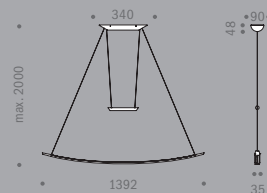

¹ Memory function: Most recent brightness setting is stored.

² Suspension up to 5 m in length upon request.

³ Numerous colour combinations are available for this luminaire. Please order body, cheeks for the canopy and cheeks for the luminaire head separately.