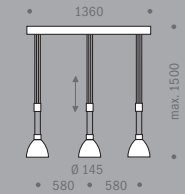

FASSUNG / SOCKET	LEISTUNG MAX. / POWER	LAMPE / LAMP	ARTIKEL NR. / ITEM. NO.
GY 6,35	1x50W	inkl. 50W	T52 - 226 00 53 - 09
GY 6,35	1x50W	incl. 50W	T52 - 226 00 53 - 09
GY 6,35	1x50W	inkl. 50W	52 - 226 00 53 - 09
GY 6,35	1x50W	incl. 50W	52 - 226 00 53 - 09
GY 6,35	1x50W	inkl. 50W	T52 - 226 00 53 - 03
GY 6,35	1x50W	incl. 50W	T52 - 226 00 53 - 03
GY 6,35	1x50W	inkl. 50W	52 - 226 00 53 - 03
GY 6,35	1x50W	incl. 50W	52 - 226 00 53 - 03
GY 6,35	2x50W	inkl. 50W	T52 - 226 02 51 - 09
GY 6,35	2x50W	incl. 50W	T52 - 226 02 51 - 09
GY 6,35	2x50W	inkl. 50W	52 - 226 02 51 - 09
GY 6,35	2x50W	incl. 50W	52 - 226 02 51 - 09
GY 6,35	2x50W	inkl. 50W	T52 - 226 02 53 - 09
GY 6,35	2x50W	incl. 50W	T52 - 226 02 53 - 09
GY 6,35	2x50W	inkl. 50W	52 - 226 02 53 - 09
GY 6,35	2x50W	incl. 50W	52 - 226 02 53 - 09
GY 6,35	2x50W	inkl. 50W	T52 - 226 02 51 - 03
GY 6,35	2x50W	incl. 50W	T52 - 226 02 51 - 03
GY 6,35	2x50W	inkl. 50W	52 - 226 02 51 - 03
GY 6,35	2x50W	incl. 50W	52 - 226 02 51 - 03
GY 6,35	2x50W	inkl. 50W	T52 - 226 02 53 - 03
GY 6,35	2x50W	incl. 50W	T52 - 226 02 53 - 03
GY 6,35	2x50W	inkl. 50W	52 - 226 02 53 - 03
GY 6,35	2x50W	incl. 50W	52 - 226 02 53 - 03
GY 6,35	3x50W	inkl. 50W	T52 - 226 03 51 - 09
GY 6,35	3x50W	incl. 50W	T52 - 226 03 51 - 09
GY 6,35	3x50W	inkl. 50W	52 - 226 03 51 - 09
GY 6,35	3x50W	incl. 50W	52 - 226 03 51 - 09
GY 6,35	3x50W	inkl. 50W	T52 - 226 03 53 - 09
GY 6,35	3x50W	incl. 50W	T52 - 226 03 53 - 09
GY 6,35	3x50W	inkl. 50W	52 - 226 03 53 - 09
GY 6,35	3x50W	incl. 50W	52 - 226 03 53 - 09
GY 6,35	3x50W	inkl. 50W	T52 - 226 03 51 - 03
GY 6,35	3x50W	incl. 50W	T52 - 226 03 51 - 03
GY 6,35	3x50W	inkl. 50W	52 - 226 03 51 - 03
GY 6,35	3x50W	incl. 50W	52 - 226 03 51 - 03
GY 6,35	3x50W	inkl. 50W	T52 - 226 03 53 - 03
GY 6,35	3x50W	incl. 50W	T52 - 226 03 53 - 03
GY 6,35	3x50W	inkl. 50W	52 - 226 03 53 - 03
GY 6,35	3x50W	incl. 50W	52 - 226 03 53 - 03
G9	1x60W	inkl. 60W	52 - 228 00 05 - 09
G9	1x60W	incl. 60W	52 - 228 00 05 - 09
G9	1x60W	inkl. 60W	52 - 228 00 05 - 03
G9	1x60W	incl. 60W	52 - 228 00 05 - 03

¹ Memory function: Most recent brightness setting is stored.

² Suspension up to 5 m in length upon request.